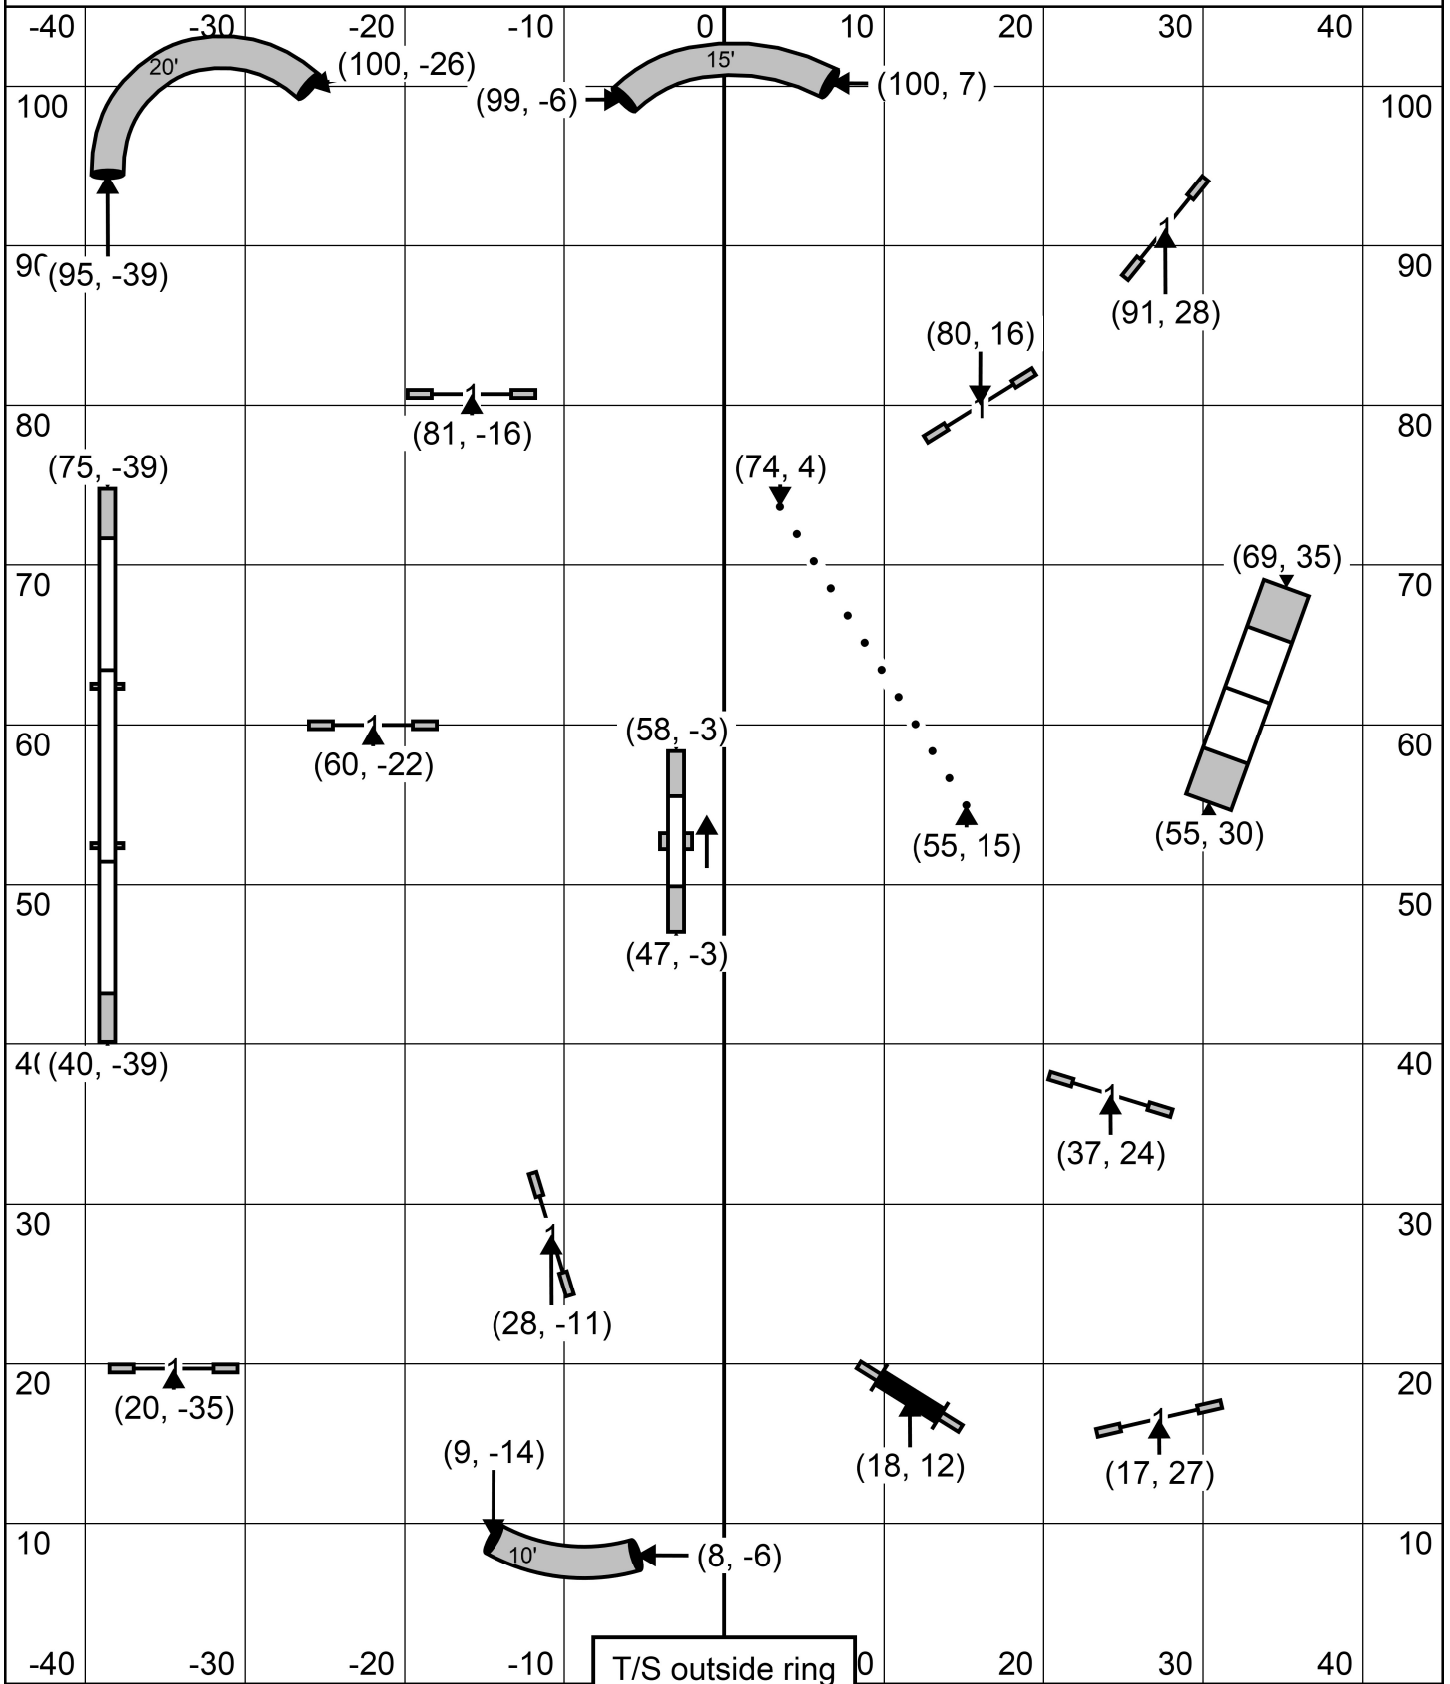

MONDAY ALL LEVELS FAST

T/S outside ring