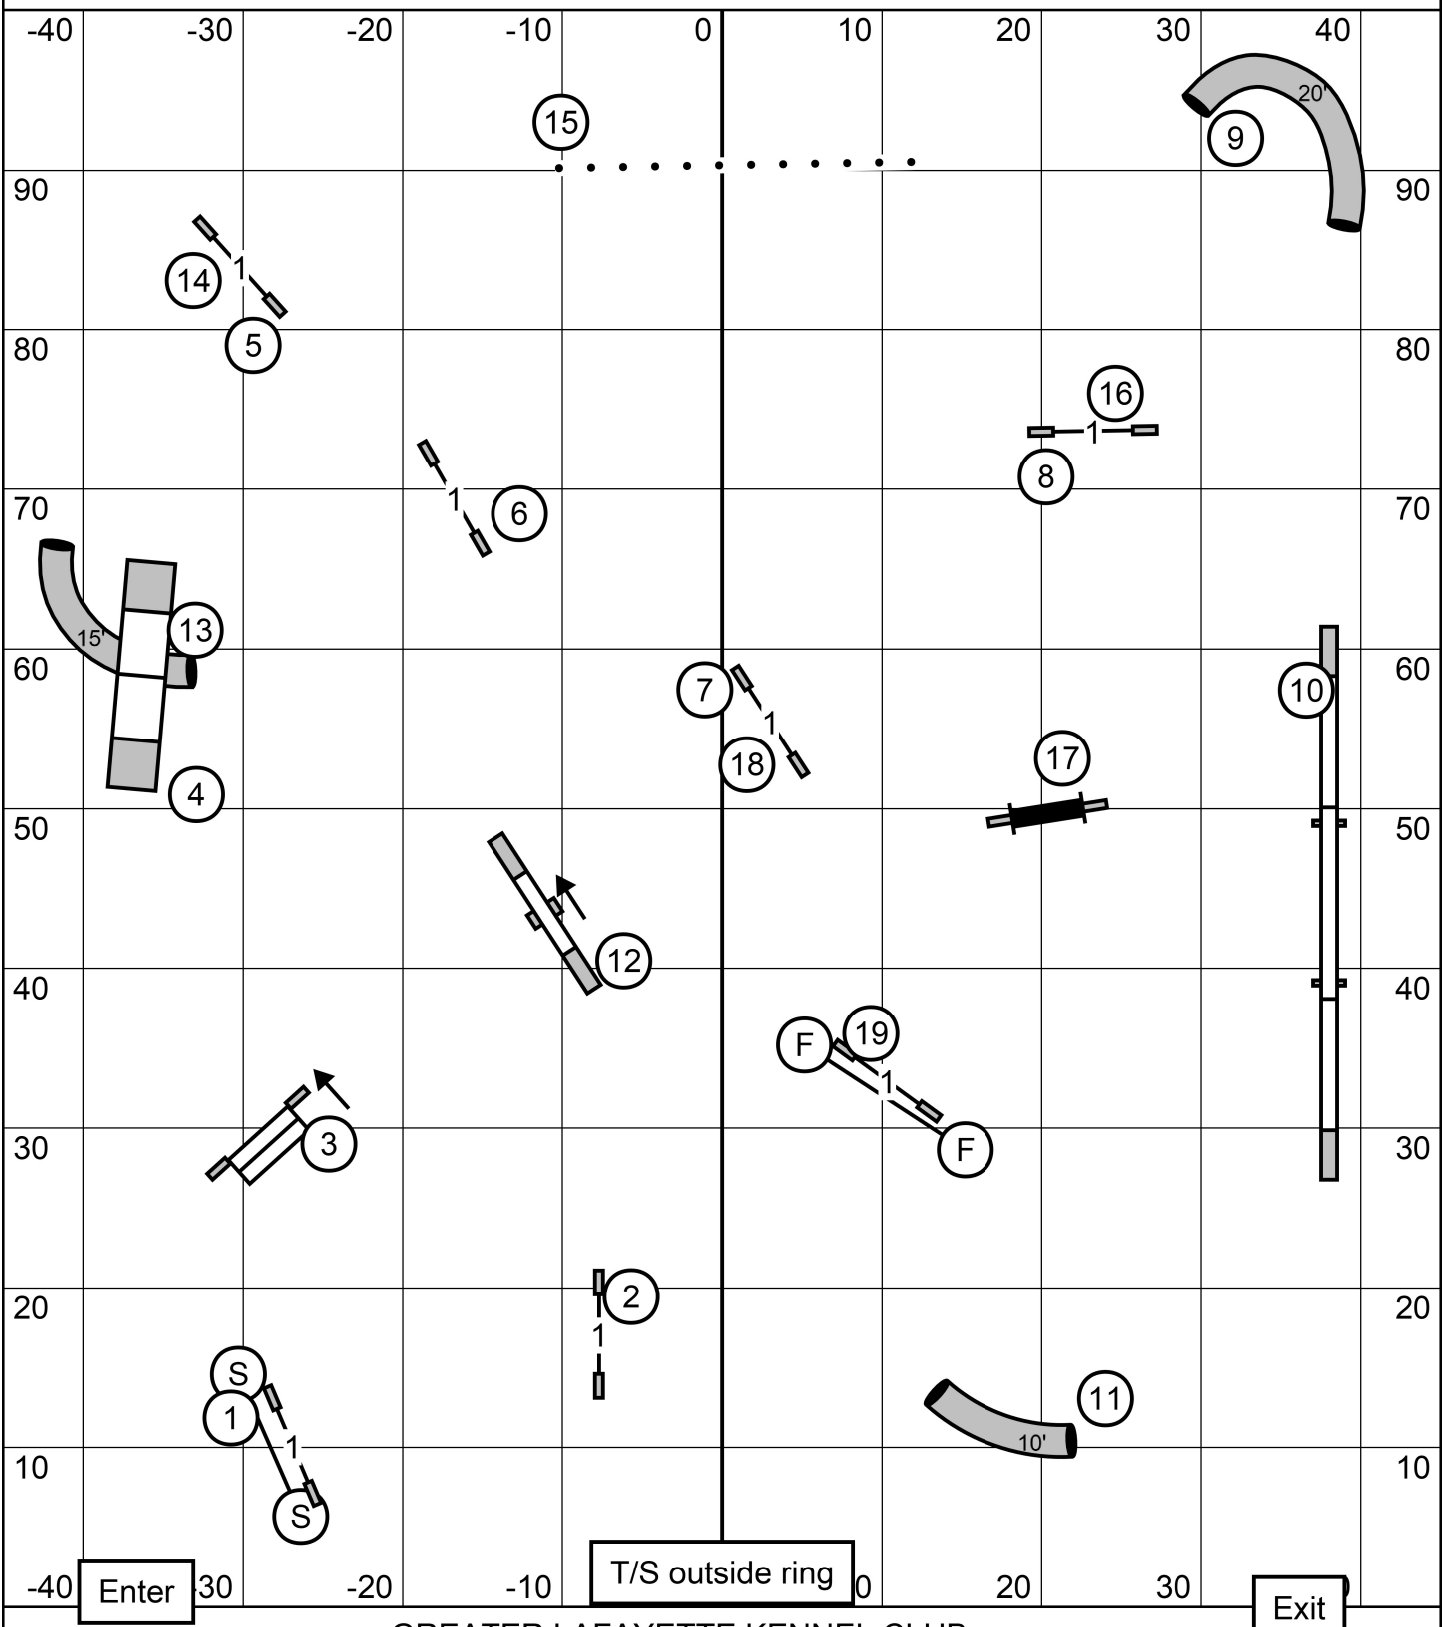

PREMIER STANDARD

Enter

T/S outside ring

Exit

GREATER LAFAYETTE KENNEL CLUB

Friday, June 12, 2026 * GLKC Training Center * Lafayette, Indiana

Premier Standard * Mary Mullen