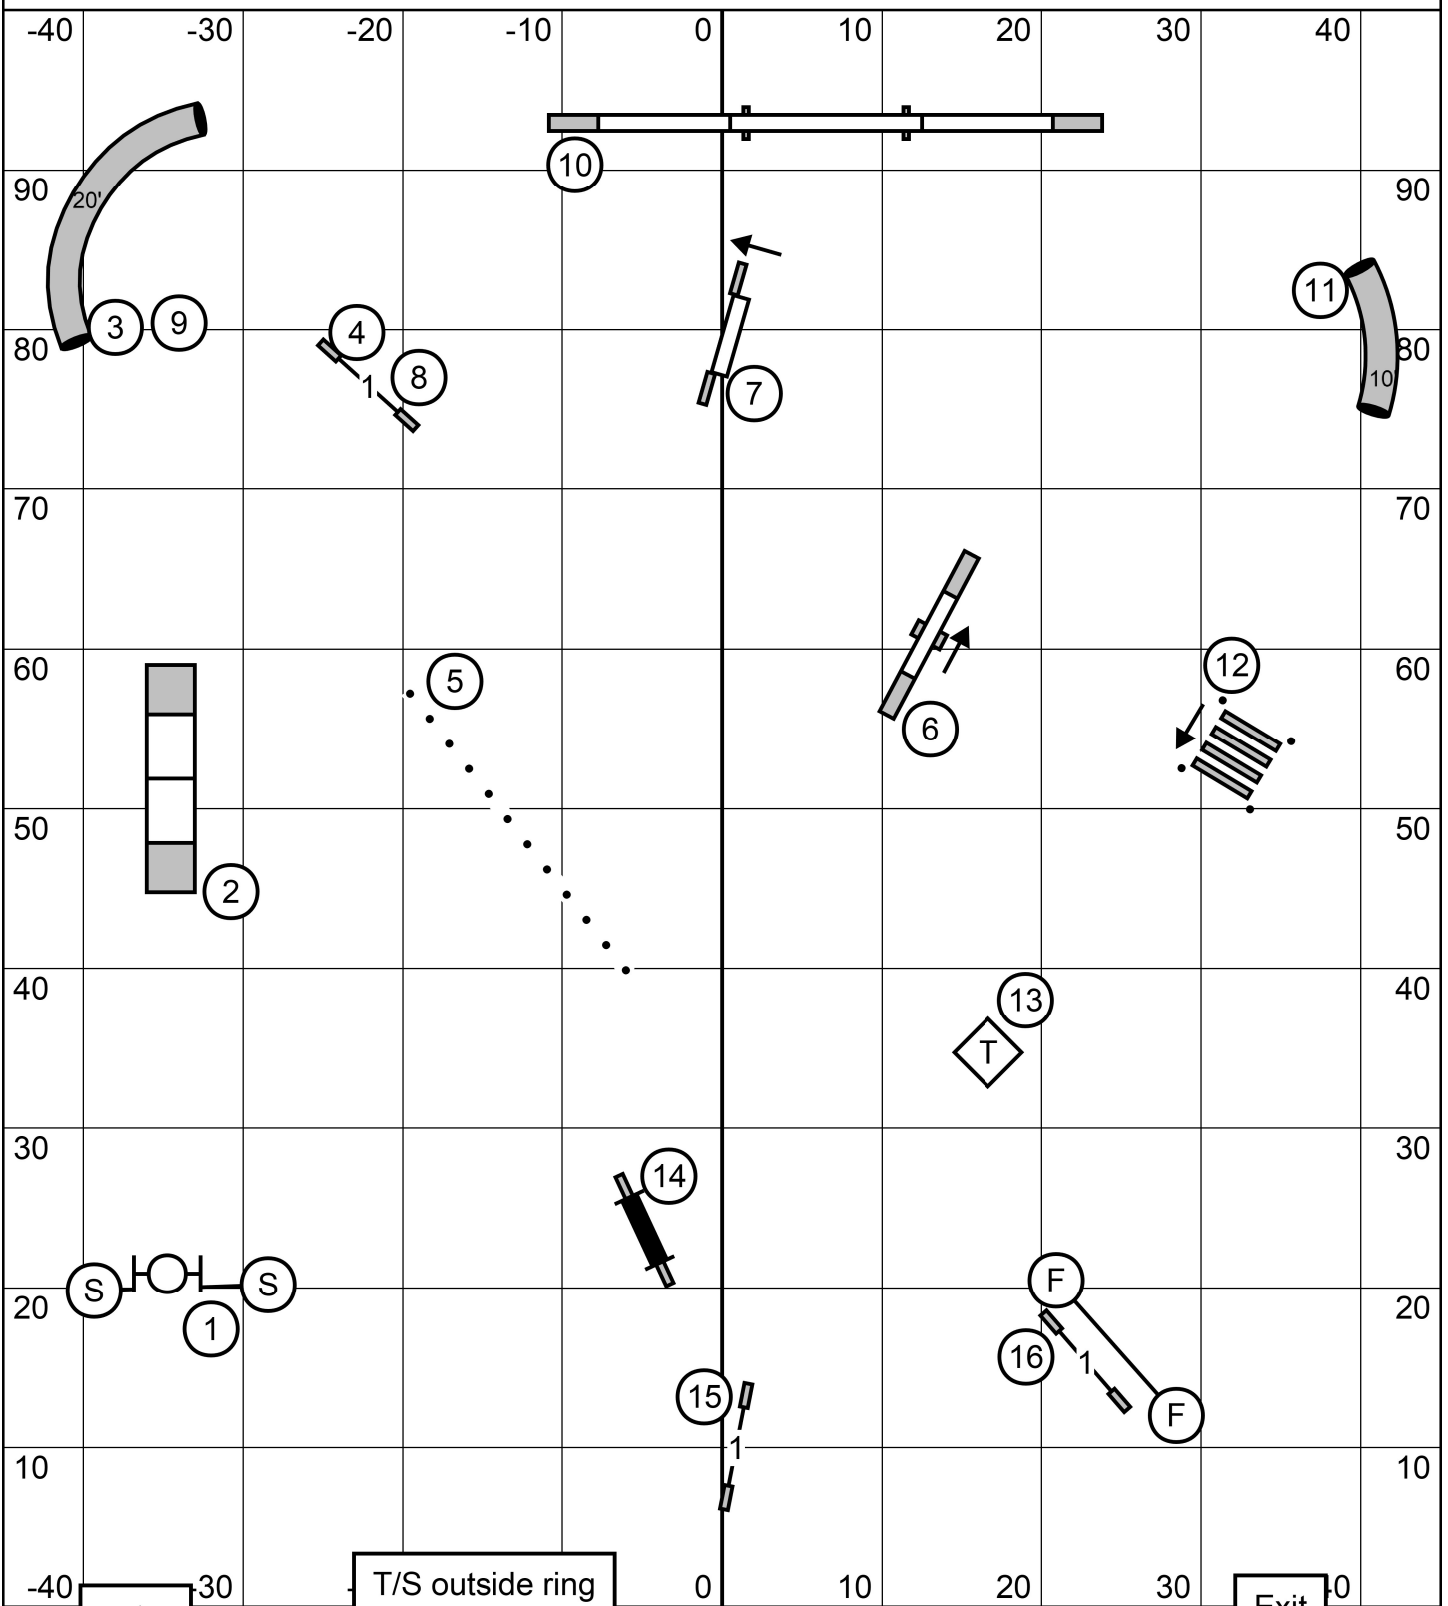

OPEN STANDARD

enter

T/S outside ring

Exit

GREATER LAFAYETTE KENNEL CLUB
 Saturday, June 13, 2026 * GLKC Training Center * Lafayette, Indiana
 Open Standard * Mary Mullen