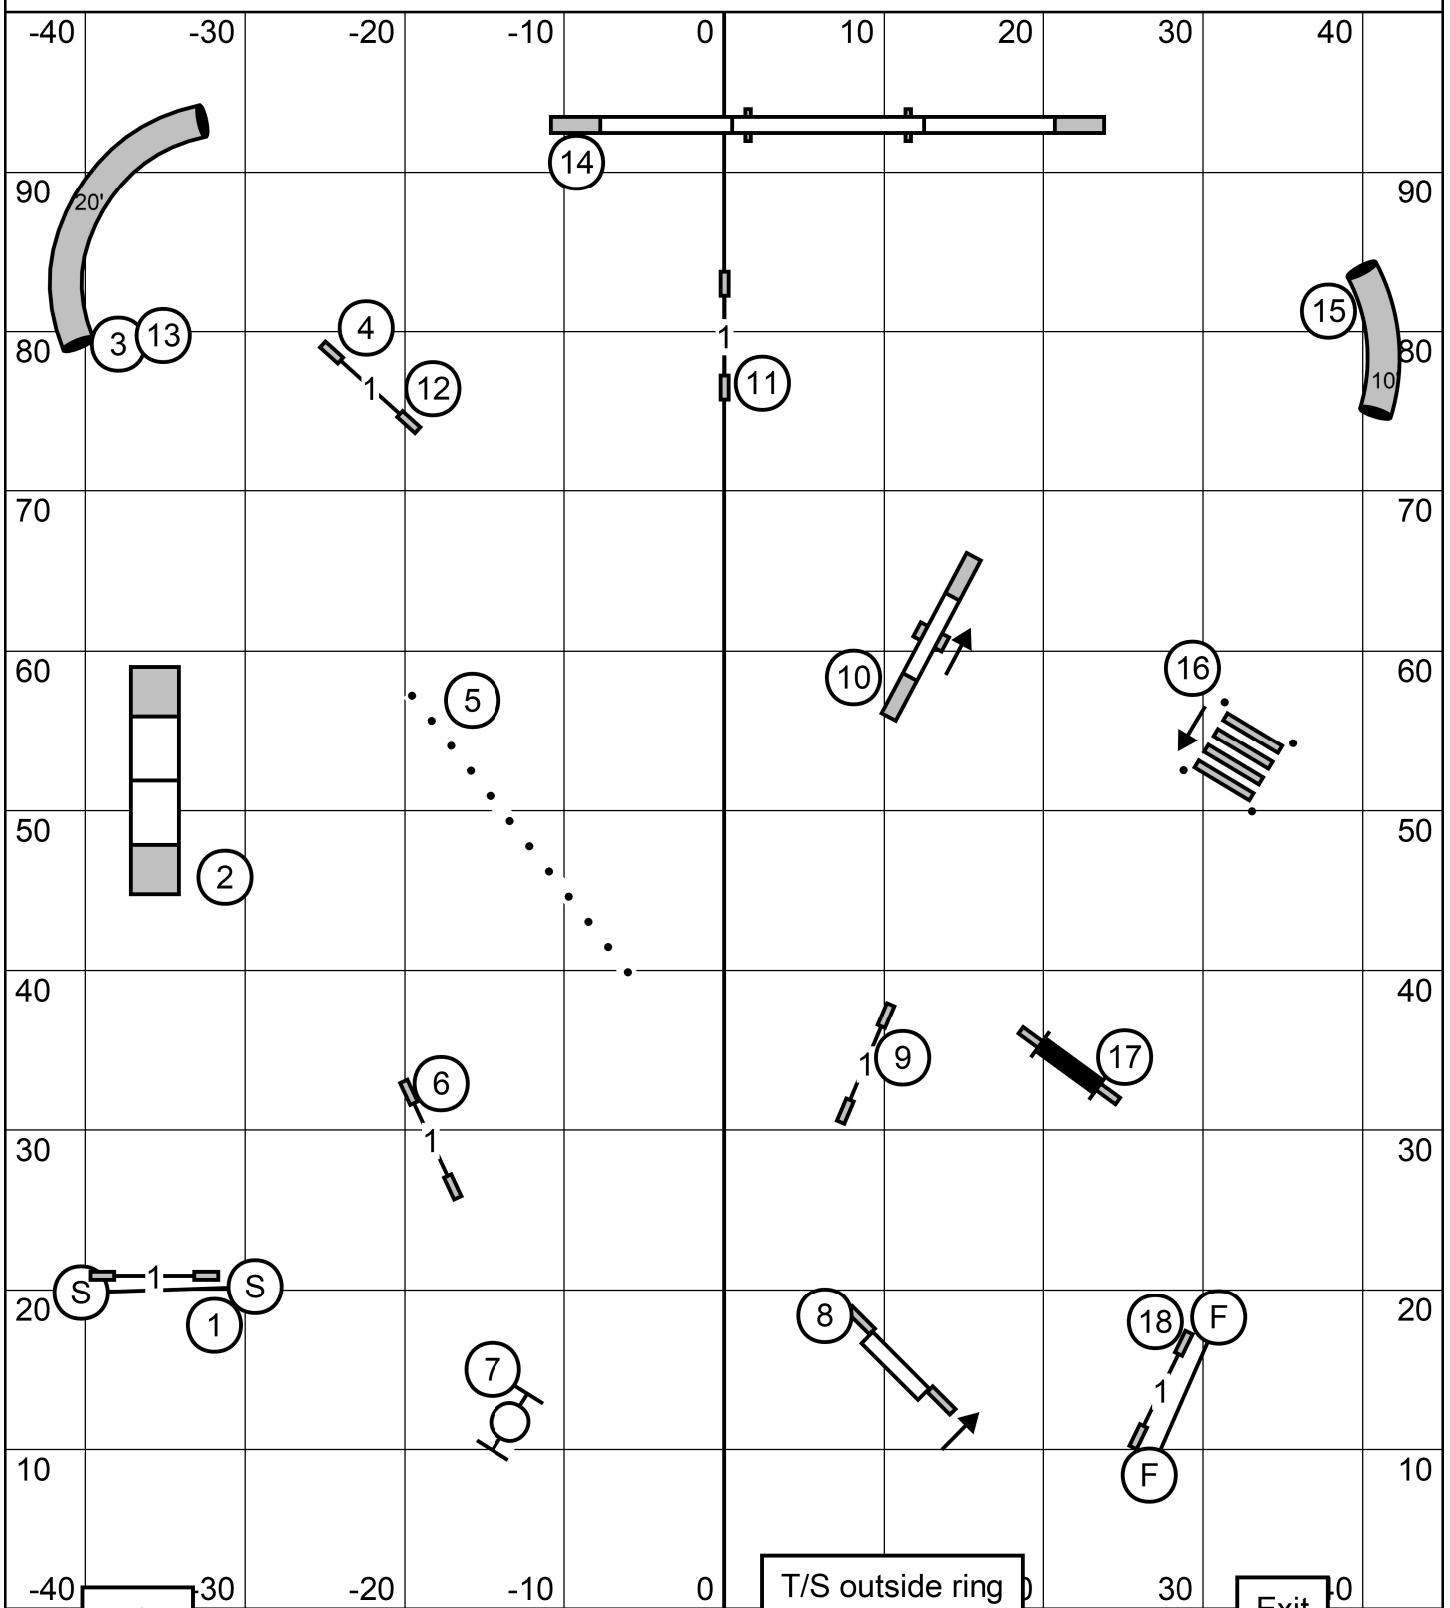

# EXCELLENT/MASTER STANDARD

enter

T/S outside ring

Exit

GREATER LAFAYETTE KENNEL CLUB  
 Saturday, June 13, 2026 \* GLKC Training Center \* Lafayette, Indiana  
 Excellent/Master Standard \* Mary Mullen