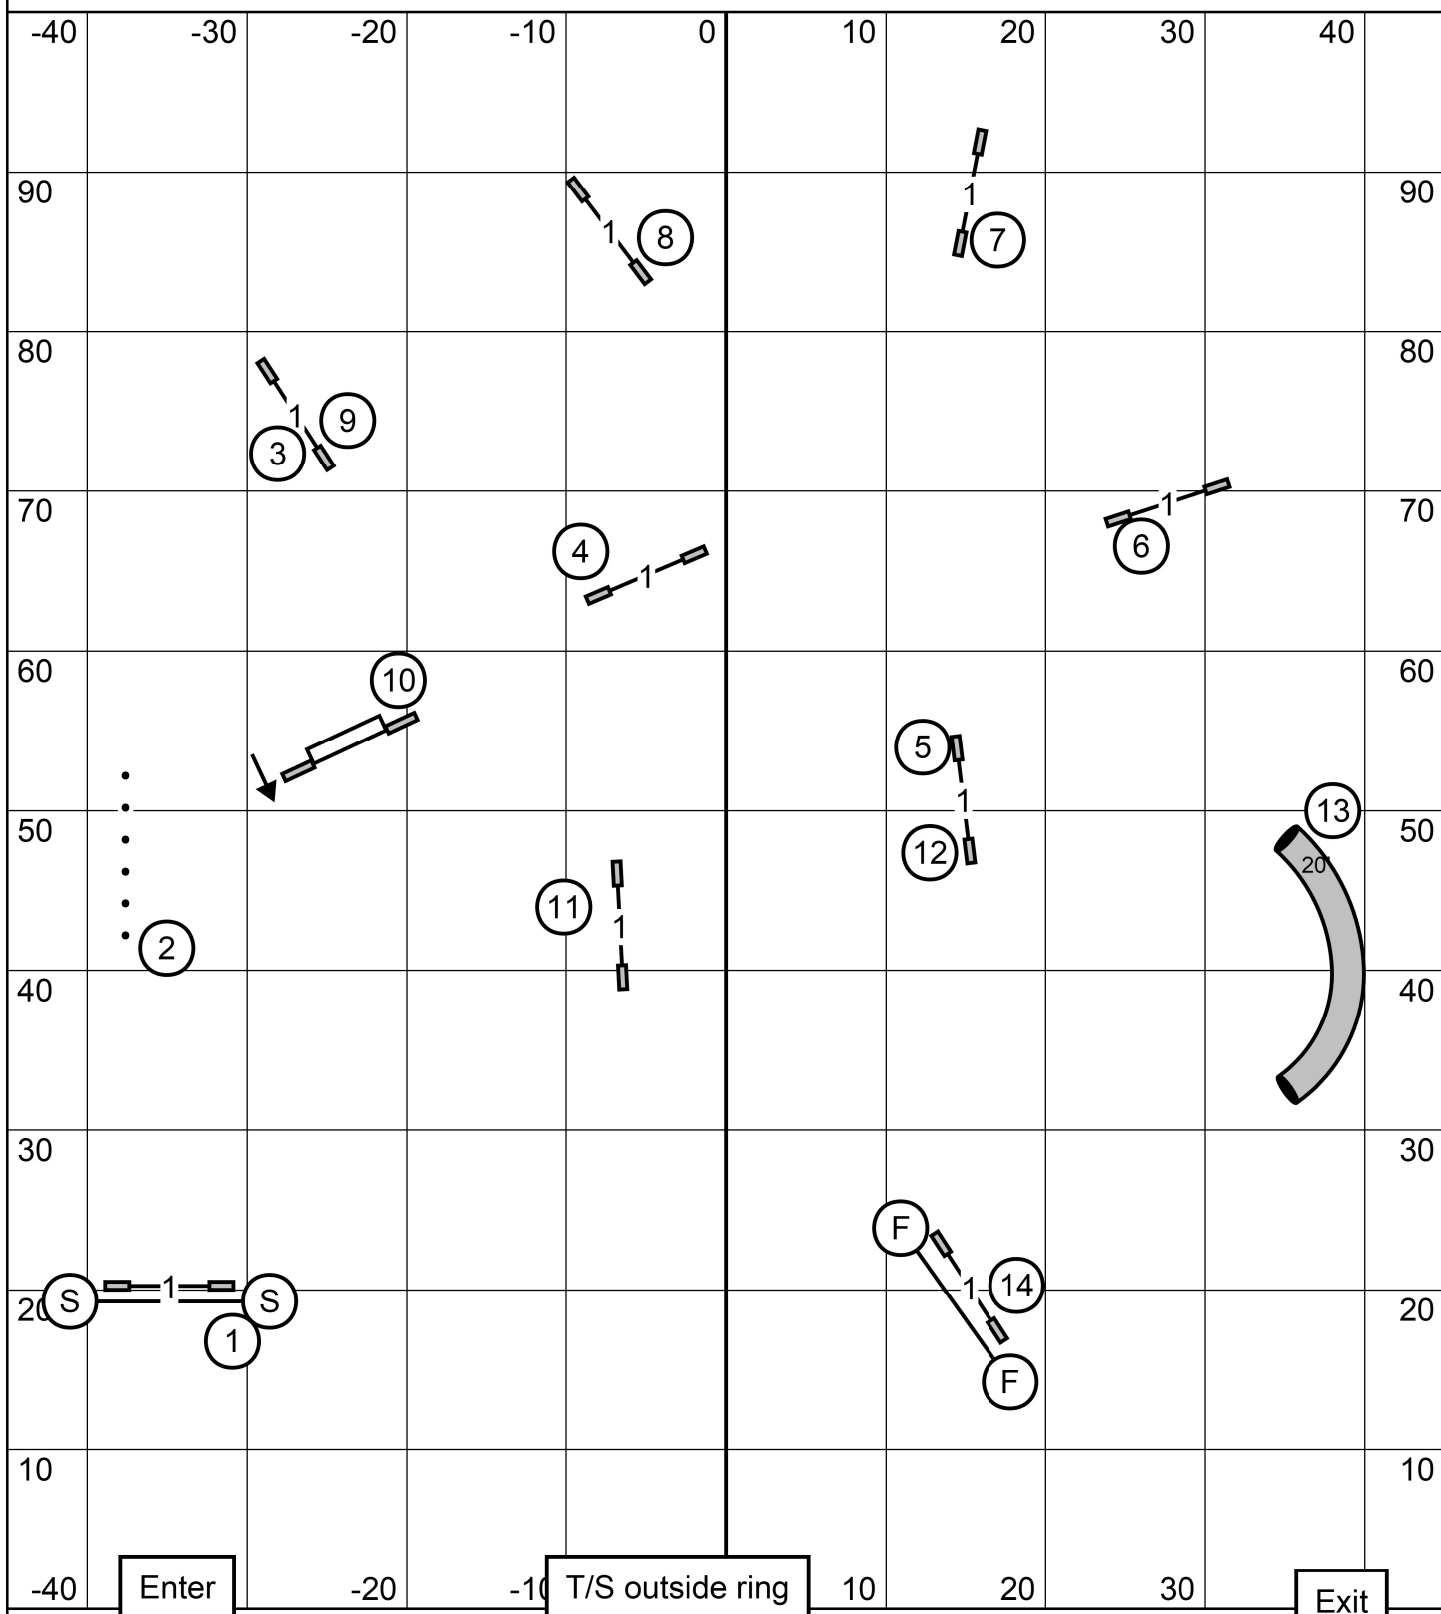

NOVICE JWW

Enter

T/S outside ring

Exit

GREATER LAFAYETTE KENNEL CLUB

Sunday, June 14, 2026 * GLKC Training Center * Lafayette, Indiana

Novice JWW * Mary Mullen